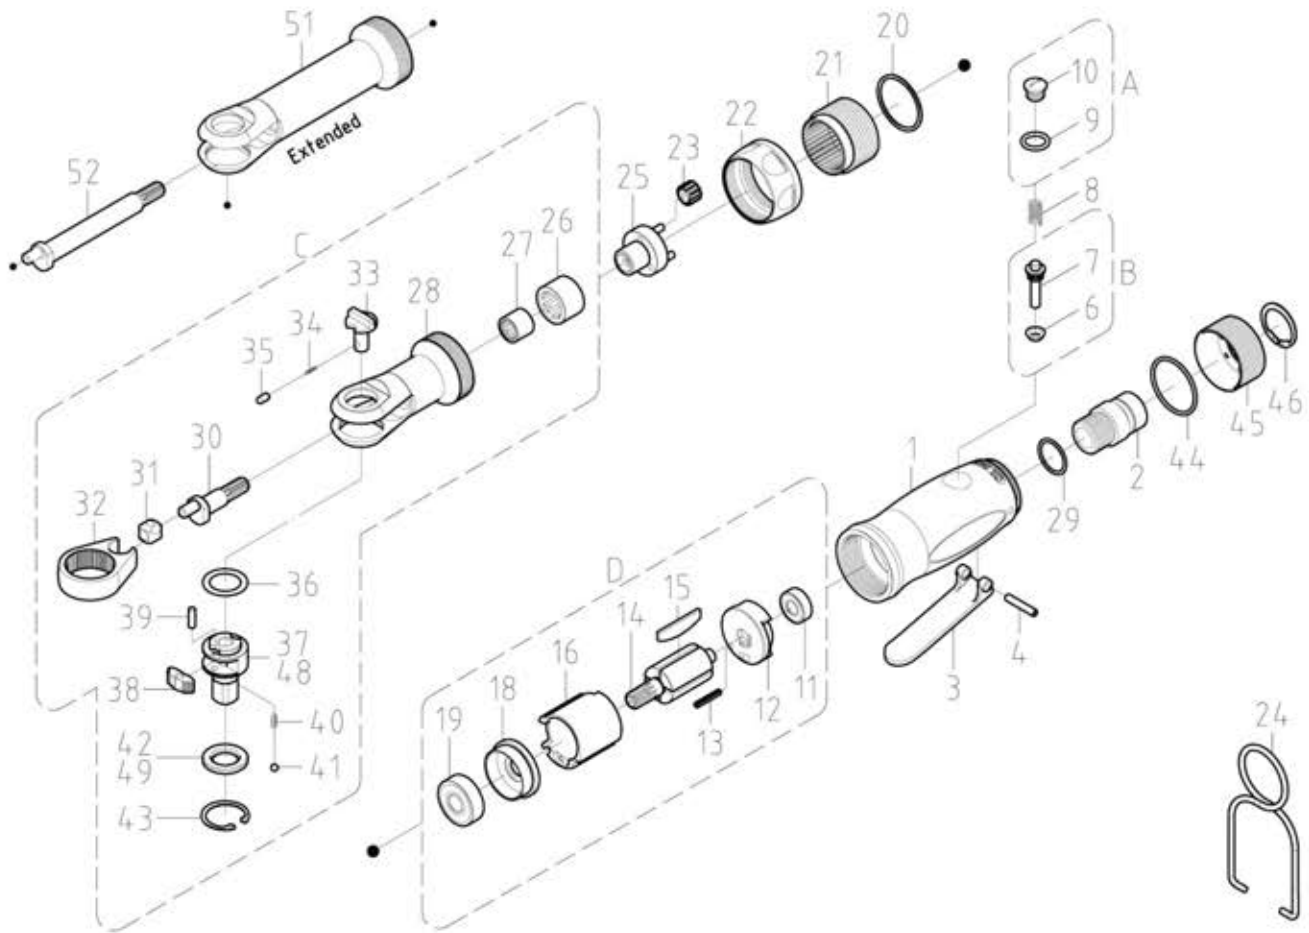

## PART LIST

| NO. | CODE NO.  | PARTS NAME (ENG) | Q'TY | NO.      | CODE NO.  | PARTS NAME (ENG)        | Q'TY |
|-----|-----------|------------------|------|----------|-----------|-------------------------|------|
| 1   | 001011016 | Housing          | 1    | 33       | 031011017 | Reverse Lever(1/4")     | 1    |
| 2   | 005011016 | Air Inlet        | 1    | 34       | 007011017 | Spring                  | 1    |
| 3   | 030021016 | Trigger          | 1    | 35       | 046011017 | Lock Pin                | 1    |
| 4   | SP3016    | Spring Pin       | 1    | 36       | 016011017 | Washer                  | 1    |
| 6   | 032011016 | Packing          | 1    | 37       | 047011017 | Anvil(1/4")             | 1    |
| 7   | 010011016 | Pin Valve Rod    | 1    | 38       | 041011017 | Ratchet Pawl            | 1    |
| 8   | 007021016 | Spring           | 1    | 39       | PIN3009   | Pin                     | 1    |
| 9   | ORP9      | O-Ring           | 1    | 40       | 007021017 | Spring                  | 2    |
| 10  | 049011052 | Screw            | 1    | 41       | SB30      | Steel Ball              | 2    |
| 11  | BR696ZZ-2 | Ball Bearing     | 1    | 42       | 048011017 | Thrust Washer(1/4")     | 1    |
| 12  | 011011024 | Rear Plate       | 1    | 43       | CCRTW-20  | Inverted Retaining Ring | 1    |
| 13  | SP2014    | Spring Pin       | 1    | 44       | ORS22     | O-Ring                  | 1    |
| 14  | 013011016 | Rotor            | 1    | 45       | 004021016 | Exhaust Deflector       | 1    |
| 15  | 014011016 | Blade            | 4    | 46       | CCISTW-17 | Inverted Retaining Ring | 1    |
| 16  | 012011024 | Cylinder         | 1    | 3/8"D頭   |           |                         |      |
| 18  | 015011024 | Front Plate      | 1    | 48       | 047021017 | Anvil(3/8")             | 1    |
| 19  | BR608ZZ-2 | Ball Bearing     | 1    | 49       | 048021017 | Thrust Washer(3/8")     | 1    |
| 20  | 016011016 | Washer           | 1    | Extended |           |                         |      |
| 21  | 034011024 | Internal Gear    | 1    | 51       | 038021017 | Ratchet Housing         | 1    |
| 22  | 035011016 | Lock Nut         | 1    | 52       | 039021017 | Eccentric Shaft         | 1    |
| 23  | 036011024 | Gear             | 3    |          |           |                         |      |
| 24  | 006011011 | Suspension Ring  | 1    |          |           |                         |      |
| 25  | 037011016 | Gear Carrier     | 1    |          |           |                         |      |
| 26  | BR1212    | Needle Bearing   | 1    |          |           |                         |      |
| 27  | BR0910    | Needle Bearing   | 1    |          |           |                         |      |
| 28  | 038011017 | Ratchet Housing  | 1    |          |           |                         |      |
| 29  | ORAS013   | O-Ring           | 1    |          |           |                         |      |
| 30  | 039011017 | Eccentric Shaft  | 1    |          |           |                         |      |
| 31  | 040011017 | Drive Bushing    | 1    |          |           |                         |      |
| 32  | 043011017 | Yoke             | 1    |          |           |                         |      |